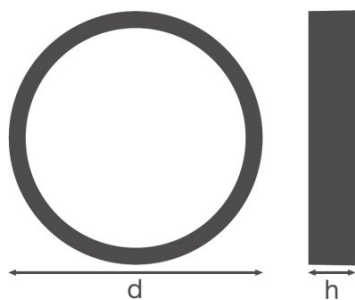

PRODUCT DATASHEET

SF BLKH RING 300 BK

SURFACE BULKHEAD RING | Attachable cover ring (IK10)

PRODUCT FEATURES

- Cover ring for Surface Bulkhead
- Available for 250 mm and 300 mm Bulkhead version
- Available in black and white color
- Impact resistance: IK10

TECHNICAL DATA

Dimensions & weight

Diameter	308.0 mm
Height	57.0 mm
Product weight	280.00 g

Colors & materials

Product color	Black
----------------------	-------

Additional product data

Mounting location	Luminaire
Product remark	Available from March 2020

Certificates & standards

Standards	CE
------------------	----

EQUIPMENT / ACCESSORIES

- Anti-theft screw included

LOGISTICAL DATA

Product code	Packaging unit (Pieces/Unit)	Dimensions (length x width x height)	Gross weight	Volume
4058075399396	Folding carton box 1	74 mm x 322 mm x 66 mm	385.00 g	1.57 dm ³
4058075399402	Shipping carton box 8	570 mm x 340 mm x 330 mm	3801.00 g	63.95 dm ³