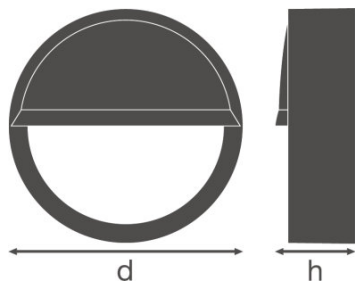

PRODUCT DATASHEET

SF BLKH EYELID 250 BK

SURFACE BULKHEAD EYELID | Attachable half-visor ring (IK10)

PRODUCT FEATURES

- Eyelid ring for Surface Bulkhead
- Available for 250 mm and 300 mm Bulkhead version
- Available in black and white color
- Impact resistance: IK10

TECHNICAL DATA

Dimensions & weight

Diameter	258.0 mm
Height	64.0 mm
Product weight	210.00 g

Colors & materials

Product color	Black
Cover material	Polycarbonate (PC)

Additional product data

Mounting location	Luminaire
Product remark	Available from March 2020

Certificates & standards

Standards	CE
------------------	----

EQUIPMENT / ACCESSORIES

- Anti-theft screw included

LOGISTICAL DATA

Product code	Packaging unit (Pieces/Unit)	Dimensions (length x width x height)	Gross weight	Volume
4058075375505	Folding carton box 1	74 mm x 272 mm x 262 mm	292.00 g	5.27 dm ³
4058075375512	Shipping carton box 8	550 mm x 285 mm x 315 mm	2918.00 g	49.38 dm ³