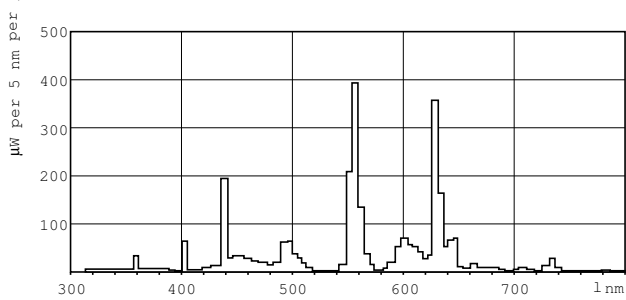

Product data

General Information	
Cap base	G13 [Medium Bi-Pin Fluorescent]
Life to 10% failures (nom.)	12000 h
Life to 50% failures (nom.)	15000 h
Life to 50% failures preheat (nom.)	20000 h
LSF 2000 h Rated	99 %
LSF 4000 h Rated	97 %
LSF 6000 h Rated	96 %
LSF 8000 h Rated	95 %
LSF 12000 h Rated	89 %
LSF 16000 h Rated	33 %
LSF 20000 h Rated	2 %
Light Technical	
Colour Code	840 [CCT of 4,000 K]
Luminous flux (nom.)	6200 lm
Luminous flux (rated) (nom.)	6200 lm
Colour designation	Cool White (CW)
Correlated Colour Temperature (Nom)	4100 K

Luminous efficacy (rated) (nom.)	89 lm/W
Colour rendering index (nom.)	>80
LLMF 2000 h Rated	96 %
LLMF 4000 h Rated	95 %
LLMF 6000 h Rated	94 %
LLMF 8000 h Rated	93 %
LLMF 12000 h Rated	92 %
LLMF 16000 h Rated	91 %
LLMF 20000 h Rated	90 %
Operating and Electrical	
Power (Rated) (Nom)	70.0 W
Lamp current (nom.)	0.690 A
Temperature	
Design temperature (nom.)	25 °C

Product Data

Full product code	871150061592340
Order product name	MASTER TL-D Super 80 70W/840 SLV/25

EAN/UPC – product	8711500615923
Order code	61592340
Local code	70840
SAP numerator – quantity per pack	1
Numerator – packs per outer box	25
Material no. (12 NC)	927923884014
SAP net weight (piece)	199.900 g
ILCOS code	FD-70/40/1B-E-G13

Dimensional drawing

Product	D (max)	A (max)	B (max)	B (min)	C (max)
MASTER TL-D Super 80 70W/840 SLV/25	28 mm	1763.8 mm	1770.9 mm	1768.5 mm	1778 mm

TL-D 70W/840

Photometric data

Lightcolour /840

Lightcolour /840