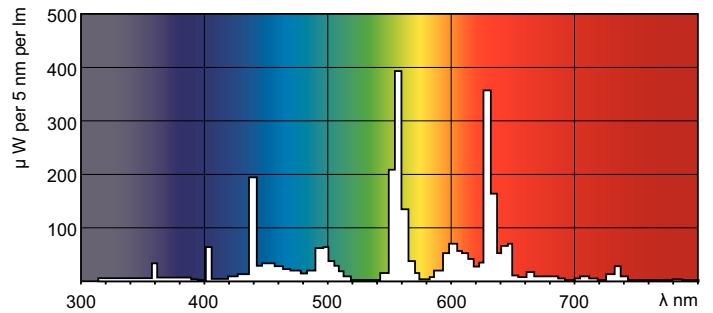

Product data

General Information	
Cap base	G13 [Medium Bi-Pin Fluorescent]
Life to 10% failures (nom.)	12000 h
Life to 50% failures (nom.)	15000 h
Life to 50% failures preheat (nom.)	20000 h
LSF 2000 h Rated	99 %
LSF 4000 h Rated	97 %
LSF 6000 h Rated	96 %
LSF 8000 h Rated	95 %
LSF 12000 h Rated	89 %
LSF 16000 h Rated	33 %
LSF 20000 h Rated	2 %
Light Technical	
Colour Code	840 [CCT of 4,000 K]
Luminous flux (nom.)	6200 lm
Luminous flux (rated) (nom.)	6200 lm
Colour designation	Cool White (CW)
Correlated Colour Temperature (Nom)	4100 K

Luminous efficacy (rated) (nom.)	89 lm/W
Colour rendering index (nom.)	>80
LLMF 2000 h Rated	96 %
LLMF 4000 h Rated	95 %
LLMF 6000 h Rated	94 %
LLMF 8000 h Rated	93 %
LLMF 12000 h Rated	92 %
LLMF 16000 h Rated	91 %
LLMF 20000 h Rated	90 %
Operating and Electrical	
Power (Rated) (Nom)	70.0 W
Lamp current (nom.)	0.690 A
Temperature	
Design temperature (nom.)	25 °C

Dimensional drawing

Product	D (max)	A (max)	B (max)	B (min)	C (max)
MASTER TL-D Super 80 70W/840 SLV/25	28 mm	1763.8 mm	1770.9 mm	1768.5 mm	1778 mm

TL-D 70W/840

Photometric data

Lightcolour /840

Lightcolour /840