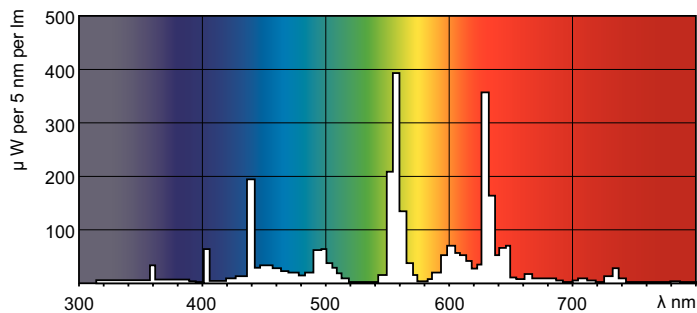

Product data

General Information	
Cap base	G13 [Medium Bi-Pin Fluorescent]
Life to 10% failures (nom.)	12000 h
Life to 50% failures (nom.)	15000 h
Life to 50% failures preheat (nom.)	20000 h
LSF 2000 h Rated	99 %
LSF 4000 h Rated	99 %
LSF 6000 h Rated	99 %
LSF 8000 h Rated	99 %
LSF 12000 h Rated	89 %
LSF 16000 h Rated	33 %
LSF 20000 h Rated	2 %
Light Technical	
Colour Code	840 [CCT of 4,000 K]
Luminous flux (nom.)	3350 lm
Luminous flux (rated) (nom.)	3350 lm
Colour designation	Cool White (CW)
Correlated Colour Temperature (Nom)	4000 K

Luminous efficacy (rated) (nom.)	93 lm/W
Colour rendering index (nom.)	>80
LLMF 2000 h Rated	96 %
LLMF 4000 h Rated	95 %
LLMF 6000 h Rated	94 %
LLMF 8000 h Rated	93 %
LLMF 12000 h Rated	92 %
LLMF 16000 h Rated	91 %
LLMF 20000 h Rated	90 %

Approval and Application

Energy efficiency label (EEL)	A
Mercury (Hg) content (nom.)	2.0 mg
Energy consumption kWh/1,000 hours	42 kWh

Product Data

Full product code	871150063201240
Order product name	MASTER TL-D Super 80 36W/840 1SL/25

Dimensional drawing

Product	D (max)	A (max)	B (max)	B (min)	C (max)
MASTER TL-D Super 80 36W/840 1SL/25	28 mm	1199.4 mm	1206.5 mm	1204.1 mm	1213.6 mm

TL-D 36W/840

Photometric data

Lightcolour /840

Lightcolour /840