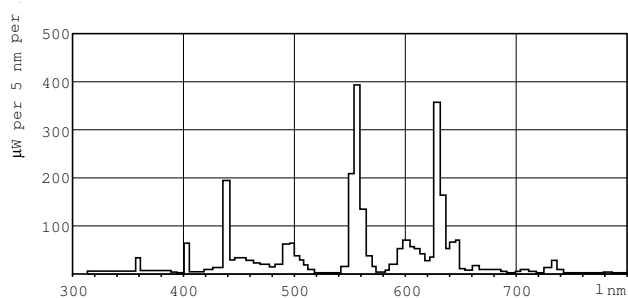

Luminous efficacy (rated) (nom.)	93 lm/W
Colour rendering index (nom.)	>80
LLMF 2000 h Rated	96 %
LLMF 4000 h Rated	95 %
LLMF 6000 h Rated	94 %
LLMF 8000 h Rated	93 %
LLMF 12000 h Rated	92 %
LLMF 16000 h Rated	91 %
LLMF 20000 h Rated	90 %

Approval and Application

Energy efficiency label (EEL)	A
Mercury (Hg) content (nom.)	2.0 mg
Energy consumption kWh/1,000 hours	42 kWh

Product Data

Full product code	871150063201240
Order product name	MASTER TL-D Super 80 36W/840 1SL/25

Dimensional drawing

Product	D (max)	A (max)	B (max)	B (min)	C (max)
MASTER TL-D Super 80 36W/840 1SL/25	28 mm	1199.4 mm	1206.5 mm	1204.1 mm	1213.6 mm

TL-D 36W/840

Photometric data

Lightcolour /840

Lightcolour /840