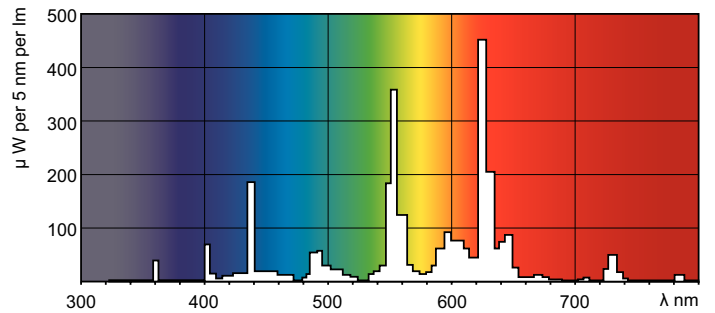

Product data

General Information		Luminous efficacy (rated) (nom.)	
Cap base	G13 [Medium Bi-Pin Fluorescent]		75 lm/W
Life to 10% failures (nom.)	12000 h	Colour rendering index (nom.)	>80
Life to 50% failures (nom.)	15000 h	LLMF 2000 h Rated	96 %
Life to 50% failures preheat (nom.)	20000 h	LLMF 4000 h Rated	95 %
LSF 2000 h Rated	99 %	LLMF 6000 h Rated	94 %
LSF 4000 h Rated	99 %	LLMF 8000 h Rated	93 %
LSF 6000 h Rated	99 %	LLMF 12000 h Rated	92 %
LSF 8000 h Rated	99 %	LLMF 16000 h Rated	91 %
LSF 12000 h Rated	89 %	LLMF 20000 h Rated	90 %
LSF 16000 h Rated	33 %		
LSF 20000 h Rated	2 %	Operating and Electrical	
		Power (Rated) (Nom)	18.0 W
		Lamp current (nom.)	0.360 A
Light Technical		Temperature	
Colour Code	830 [CCT of 3,000 K]	Design temperature (nom.)	25 °C
Luminous flux (nom.)	1350 lm		
Luminous flux (rated) (nom.)	1350 lm		
Colour designation	Warm white (WW)		
Correlated Colour Temperature (Nom)	3000 K		

Dimensional drawing

Product	D (max)	A (max)	B (max)	B (min)	C (max)
MASTER TL-D Super 80 18W/830 1SL/25	28 mm	589.8 mm	596.9 mm	594.5 mm	604 mm

TL-D 18W/830

Photometric data

Lightcolour /830

Lightcolour /830