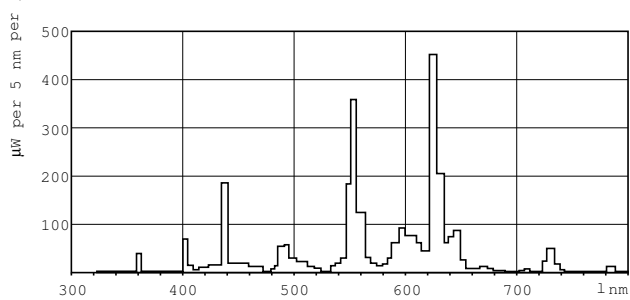

Product data

General Information		Luminous efficacy (rated) (nom.)	
Cap base	G13 [Medium Bi-Pin Fluorescent]		75 lm/W
Life to 10% failures (nom.)	12000 h	Colour rendering index (nom.)	>80
Life to 50% failures (nom.)	15000 h	LLMF 2000 h Rated	96 %
Life to 50% failures preheat (nom.)	20000 h	LLMF 4000 h Rated	95 %
LSF 2000 h Rated	99 %	LLMF 6000 h Rated	94 %
LSF 4000 h Rated	99 %	LLMF 8000 h Rated	93 %
LSF 6000 h Rated	99 %	LLMF 12000 h Rated	92 %
LSF 8000 h Rated	99 %	LLMF 16000 h Rated	91 %
LSF 12000 h Rated	89 %	LLMF 20000 h Rated	90 %
LSF 16000 h Rated	33 %		
LSF 20000 h Rated	2 %	Operating and Electrical	
		Power (Rated) (Nom)	18.0 W
		Lamp current (nom.)	0.360 A
Light Technical		Temperature	
Colour Code	830 [CCT of 3,000 K]	Design temperature (nom.)	25 °C
Luminous flux (nom.)	1350 lm		
Luminous flux (rated) (nom.)	1350 lm		
Colour designation	Warm white (WW)		
Correlated Colour Temperature (Nom)	3000 K		

Product Data

Full product code	871150063165740
Order product name	MASTER TL-D Super 80 18W/830 1SL/25

EAN/UPC – product	8711500631657
Order code	63165740
Local code	18830
SAP numerator – quantity per pack	1
Numerator – packs per outer box	25
Material no. (12 NC)	927920083023
SAP net weight (piece)	71.000 g
ILCOS code	FD-18/30/1B-E-G13

Dimensional drawing

Product	D (max)	A (max)	B (max)	B (min)	C (max)
MASTER TL-D Super 80 18W/830 1SL/25	28 mm	589.8 mm	596.9 mm	594.5 mm	604 mm

TL-D 18W/830

Photometric data

Lightcolour /830

Lightcolour /830