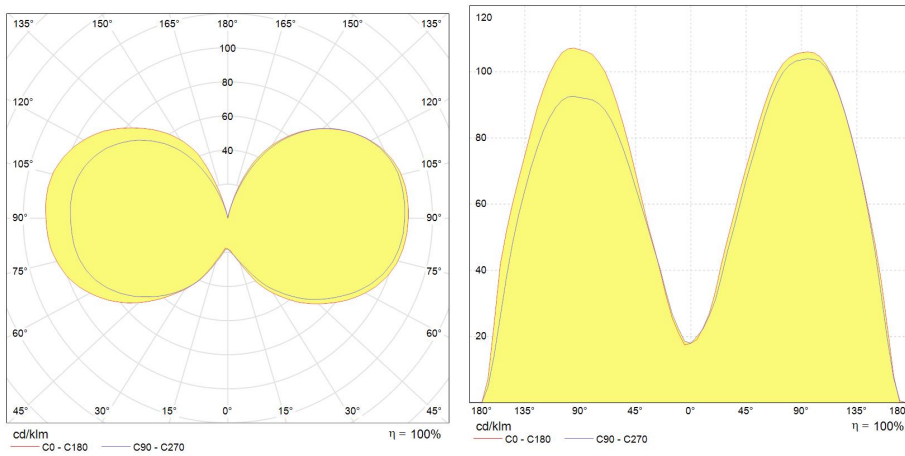

Light distribution