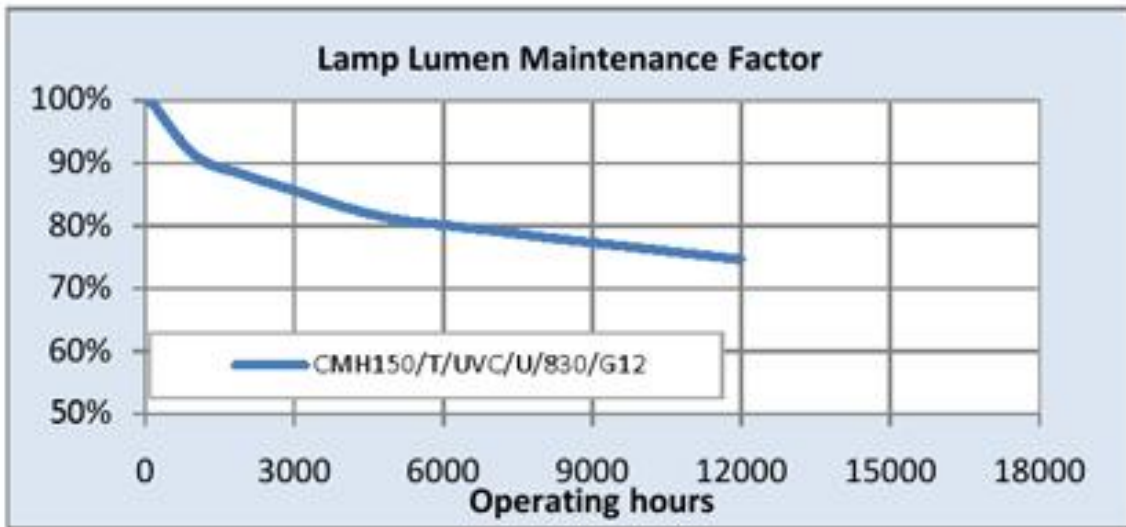

Lumen maintenance data