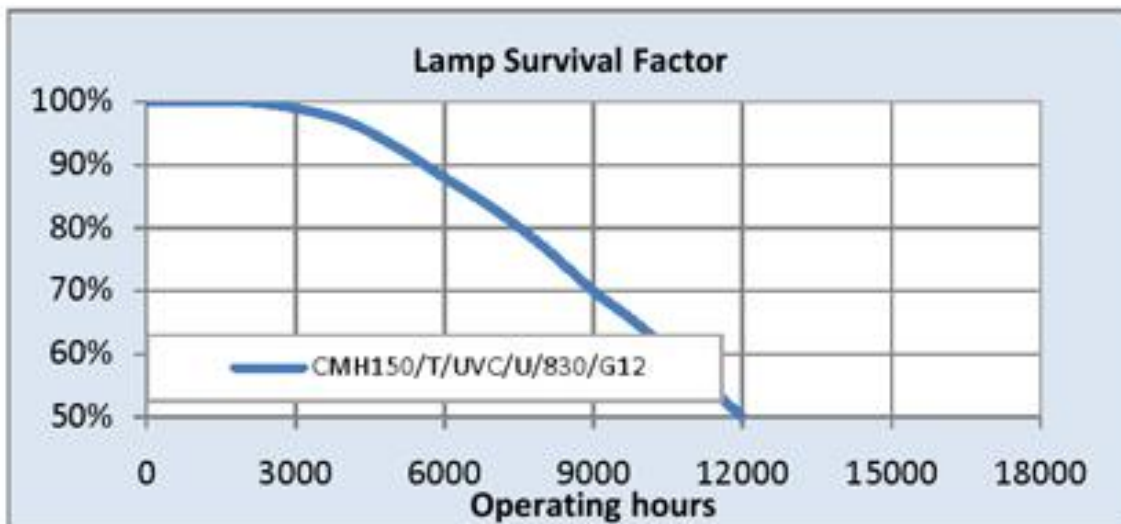

Survival data

Downloads & Links

[Go to the catalog site (HTTP)](#)

[Photometry (IES)](#)

[HID Lamps Spectrum Catalogue (EN) (PDF)](#)

[ConstantColor™ CMH Ultra Brochure (PDF)](#)

[ConstantColor™ White Light CMH Brochure (PDF)](#)

[ConstantColor™ CMH G12 Data sheet (PDF)](#)

[Lighting design tools & calculators (HTTP)](#)

[High-res images / Technical drawings (HTTP)](#)