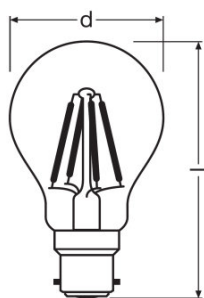

Light technical data

Warm-up time (60 %)	< 0.50 s
Starting time	< 0.5 s

Dimensions & weight

Overall length	104.0 mm
Diameter	60.0 mm
Outer bulb	A60

Length	104.0 mm
---------------	----------

Temperatures & operating conditions