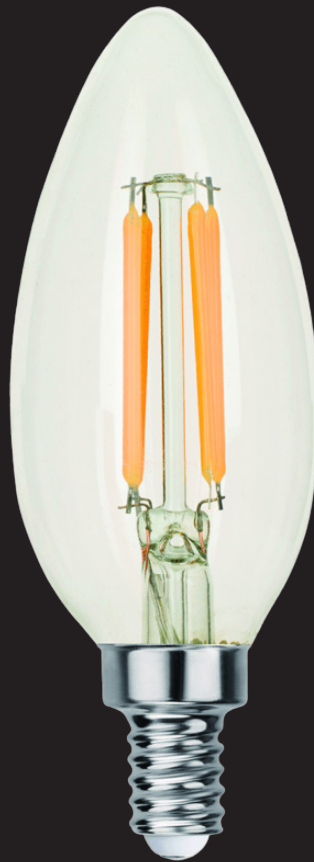

AP LAMP
DISTRIBUTORS

LED Candle Lamp

- Fully dimmable
- Average life 15,000 hours
- Instant full life
- 240V

RoHS  

PRODUCT CODE	LUMENS	WATTAGE	CAP TYPE	COLOUR TEMPERATURE	DIMENSIONS
APL/20027	370 Lm	4W	E12	2700K	98 x 37mm